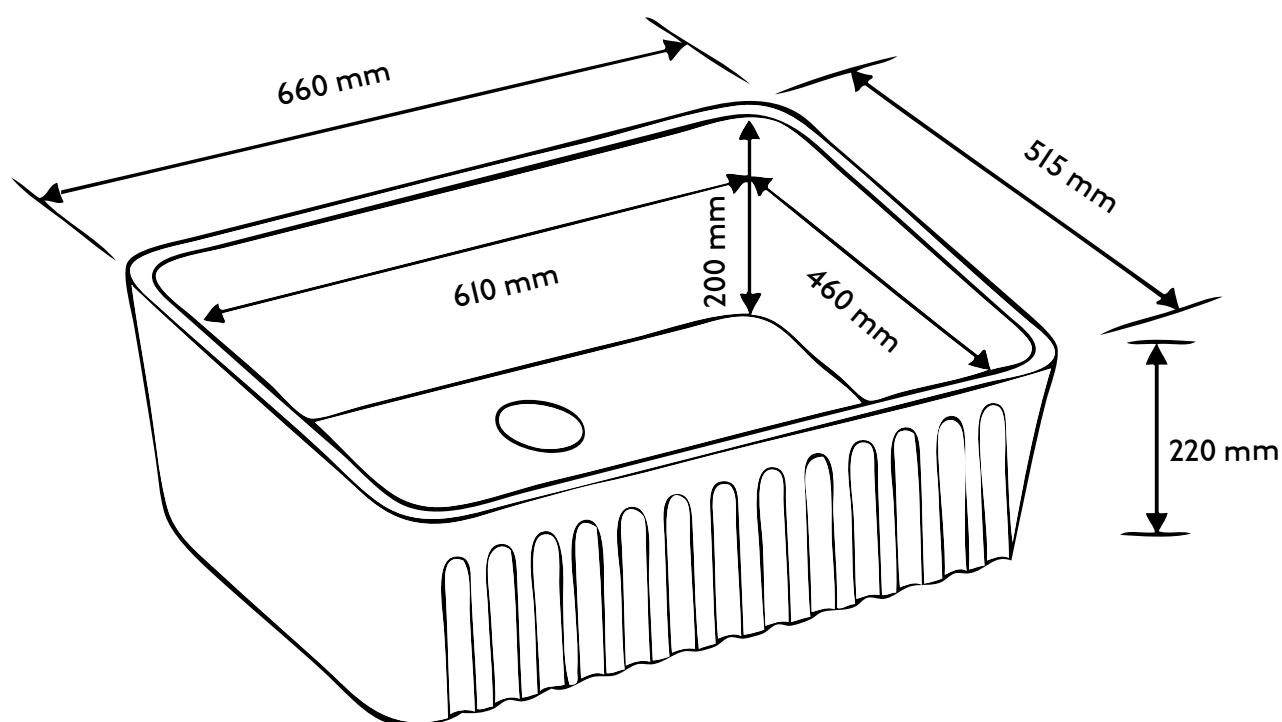

Apron Ceramic Sink

Fireclay Fluted

belfastkitchensinks.co.uk

Dimensions (MM)

* DUE TO THE MANUFACTURING PROCESS SINKS MAY HAVE SLIGHT VARIANCES IN SIZE. THESE DIMENSIONS SHOULD BE USED AS A GUIDE ONLY. WE STRONGLY RECOMMEND THE SINK BE ON SITE WHEN CABINETS OR BENCH TOPS ARE BEING PREPARED FOR THE SINK.