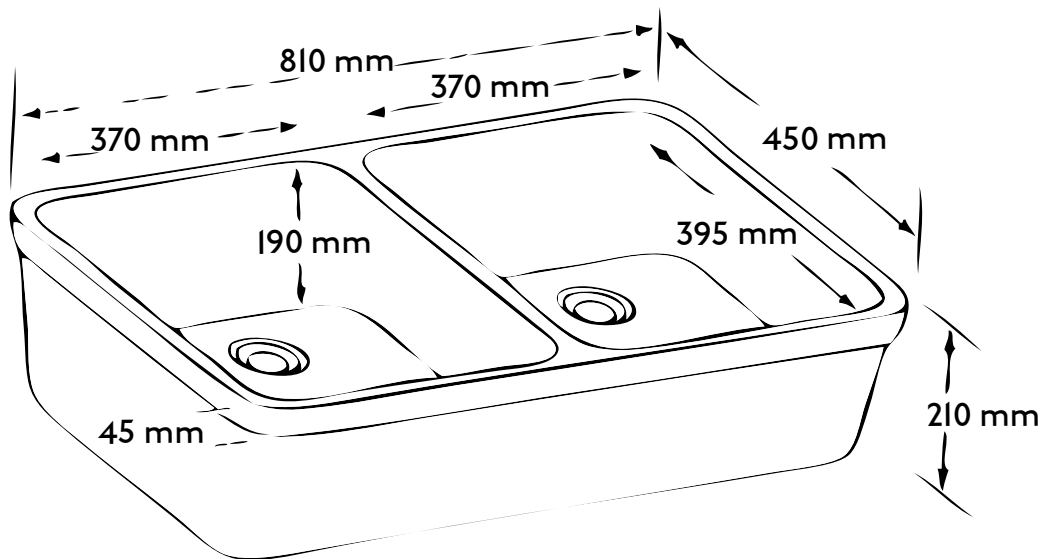

Double Belfast

Fireclay Sink

belfastkitchensinks.co.uk

Dimensions (MM)

* DUE TO THE MANUFACTURING PROCESS SINKS MAY HAVE SLIGHT VARIANCES IN SIZE. THESE DIMENSIONS SHOULD BE USED AS A GUIDE ONLY. WE STRONGLY RECOMMEND THE SINK BE ON SITE WHEN CABINETS OR BENCH TOPS ARE BEING PREPARED FOR THE SINK.