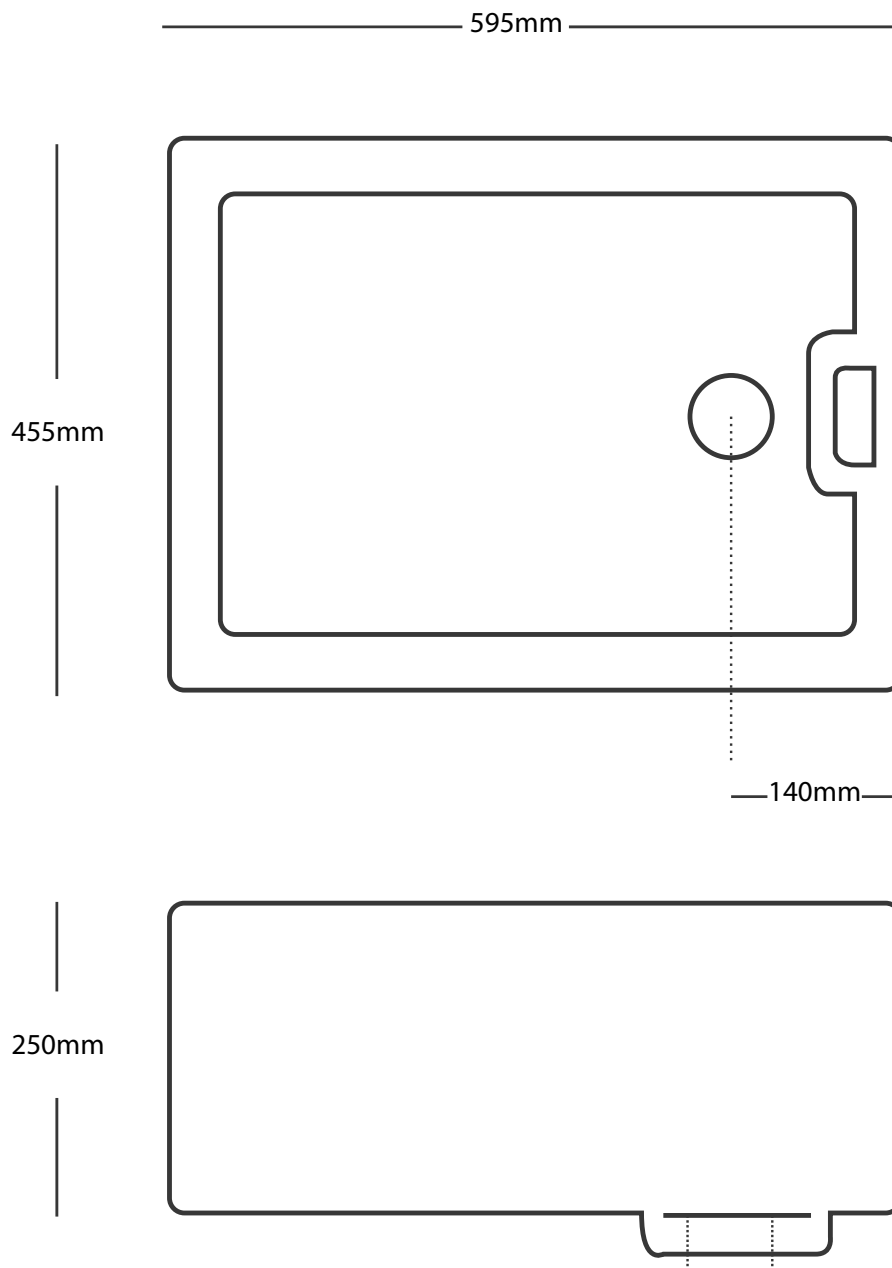

Belfast Kitchen Sink

Fireclay / Ceramic

belfastkitchensinks.co.uk

Dimensions (MM)

* DUE TO THE MANUFACTURING PROCESS SINKS MAY HAVE SLIGHT VARIANCES IN SIZE. THESE DIMENSIONS SHOULD BE USED AS A GUIDE ONLY. WE STRONGLY RECOMMEND THE SINK BE ON SITE WHEN CABINETS OR BENCH TOPS ARE BEING PREPARED FOR THE SINK.