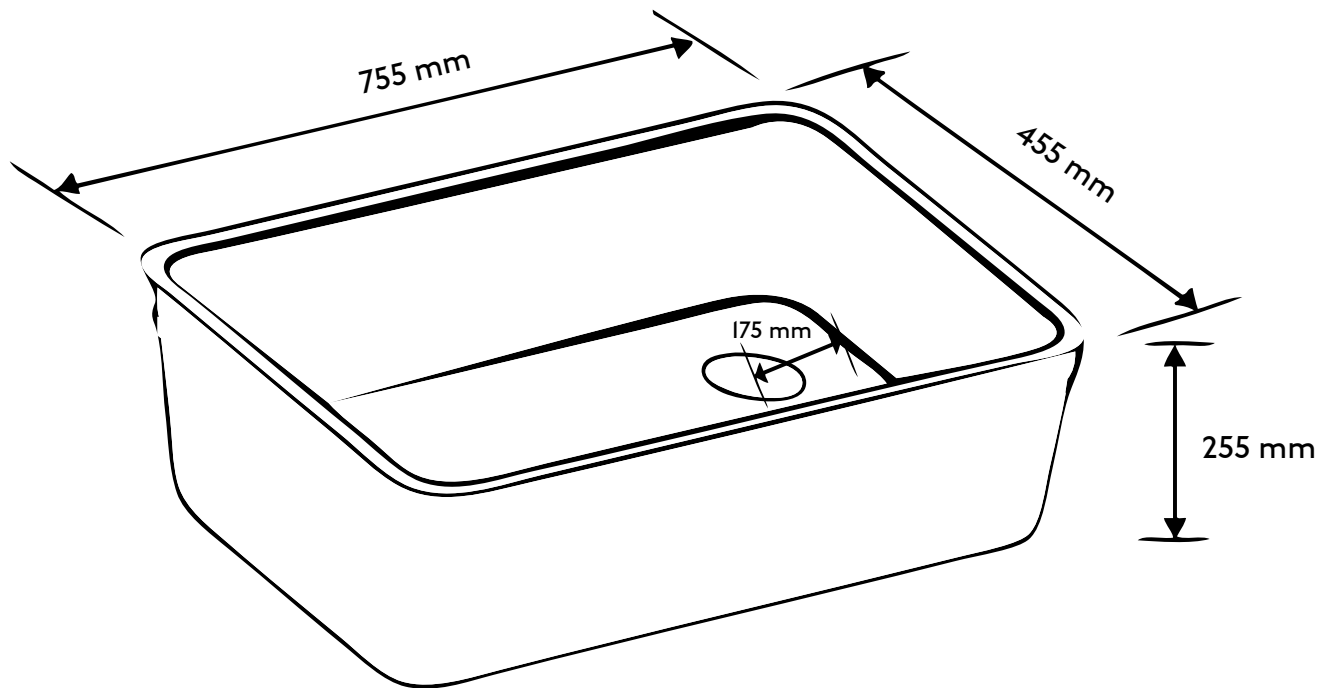

Butler Sink

Ceramic / Fireclay

belfastkitchensinks.co.uk

Dimensions (MM)

* DUE TO THE MANUFACTURING PROCESS SINKS MAY HAVE SLIGHT VARIANCES IN SIZE. THESE DIMENSIONS SHOULD BE USED AS A GUIDE ONLY. WE STRONGLY RECOMMEND THE SINK BE ON SITE WHEN CABINETS OR BENCH TOPS ARE BEING PREPARED FOR THE SINK.