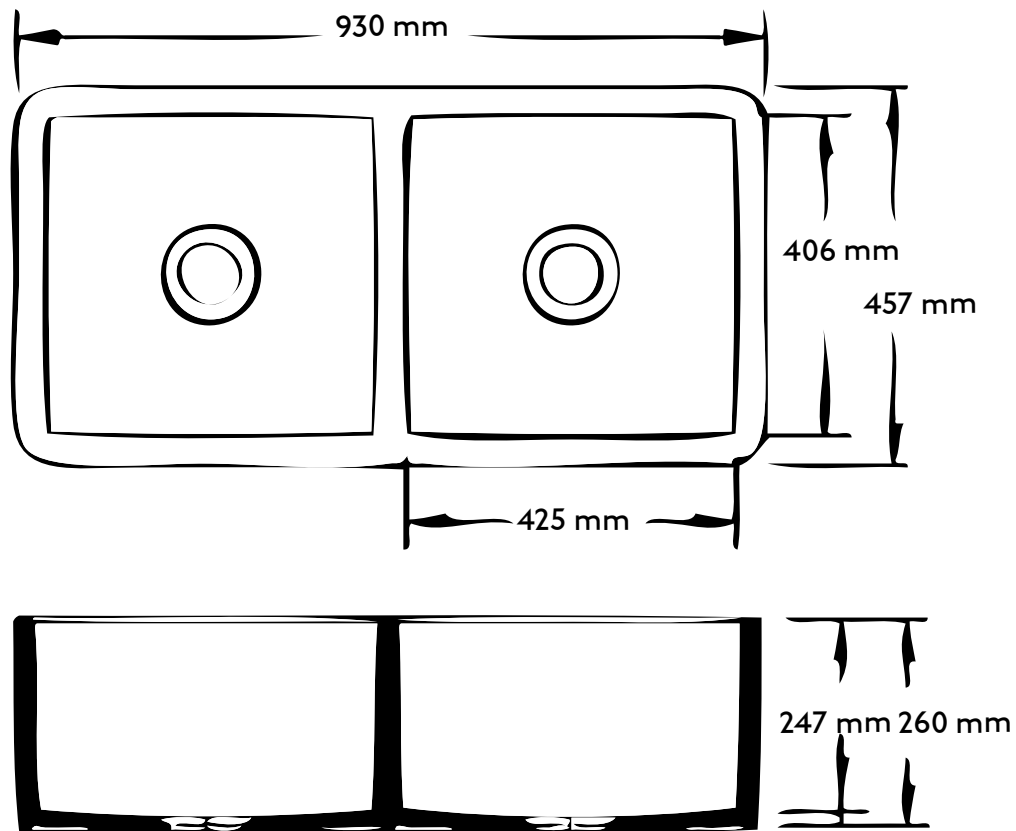

Ceramic Kitchen Sink

Double Bowl

belfastkitchensinks.co.uk

Dimensions (MM)

* DUE TO THE MANUFACTURING PROCESS SINKS MAY HAVE SLIGHT VARIANCES IN SIZE. THESE DIMENSIONS SHOULD BE USED AS A GUIDE ONLY. WE STRONGLY RECOMMEND THE SINK BE ON SITE WHEN CABINETS OR BENCH TOPS ARE BEING PREPARED FOR THE SINK.