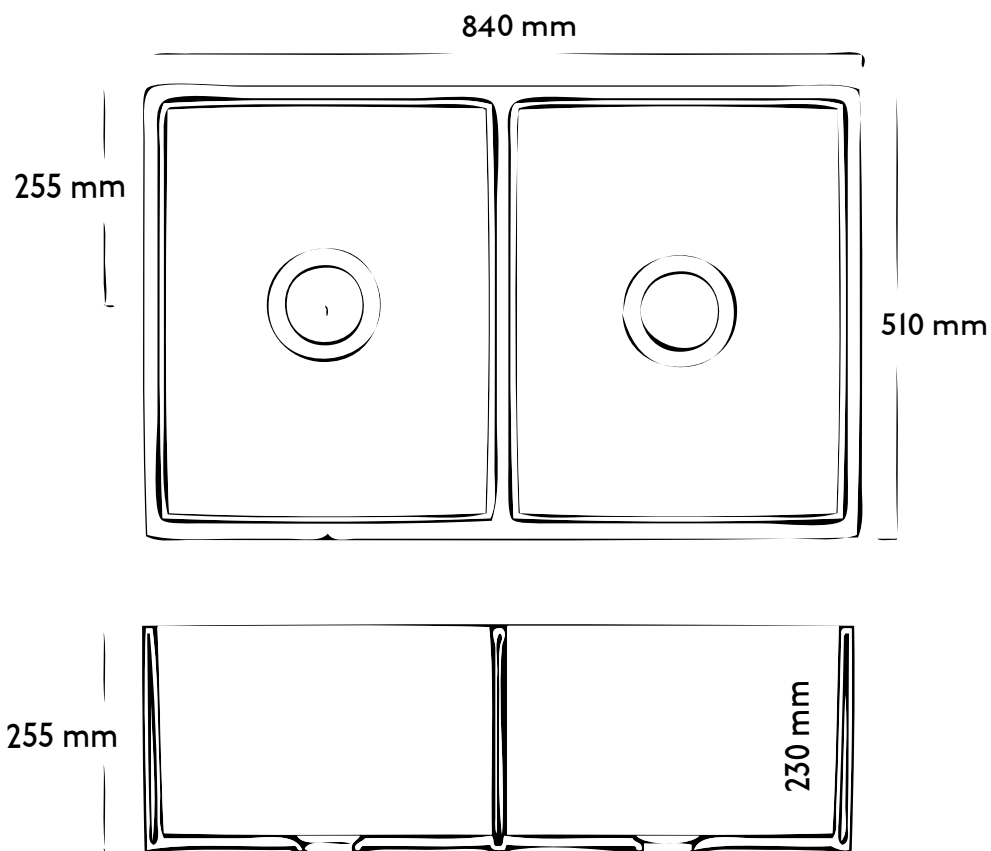

Fireclay Sink

Double Bowl

belfastkitchensinks.co.uk

Dimensions (MM)

* DUE TO THE MANUFACTURING PROCESS SINKS MAY HAVE SLIGHT VARIANCES IN SIZE. THESE DIMENSIONS SHOULD BE USED AS A GUIDE ONLY. WE STRONGLY RECOMMEND THE SINK BE ON SITE WHEN CABINETS OR BENCH TOPS ARE BEING PREPARED FOR THE SINK.