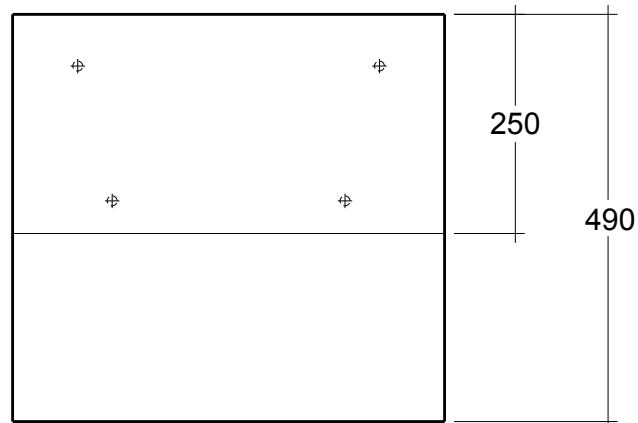

Laundry Sink

Ceramic Cleaning Bowl

belfastkitchensinks.co.uk

Dimensions (MM)

* DUE TO THE MANUFACTURING PROCESS SINKS MAY HAVE SLIGHT VARIANCES IN SIZE. THESE DIMENSIONS SHOULD BE USED AS A GUIDE ONLY. WE STRONGLY RECOMMEND THE SINK BE ON SITE WHEN CABINETS OR BENCH TOPS ARE BEING PREPARED FOR THE SINK.