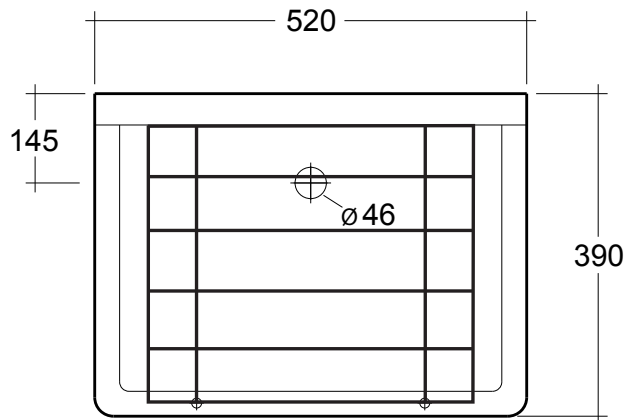

Laundry Sink

Ceramic Cleaning Bowl

belfastkitchensinks.co.uk

Dimensions (MM)

* DUE TO THE MANUFACTURING PROCESS SINKS MAY HAVE SLIGHT VARIANCES IN SIZE. THESE DIMENSIONS SHOULD BE USED AS A GUIDE ONLY. WE STRONGLY RECOMMEND THE SINK BE ON SITE WHEN CABINETS OR BENCH TOPS ARE BEING PREPARED FOR THE SINK.